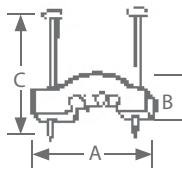

CABLE STAPLES (STEEL)

HALEX PART #	DIMENSIONS (INCHES)		
	A	B	C
FOR NON-METALLIC CABLE			
61050	0.170	1.000	0.500
61010	0.170	1.000	0.500
FOR ARMORED AND NON-METALLIC CABLE			
62550	0.170	1.250	0.563
62510	0.170	1.250	0.563

PLASTIC INSULATING STAPLES (PLASTIC)

HALEX PART #	DIMENSIONS (INCHES)		
	A	B	C
FITS NM CABLE: #14 - #12;			
FITS UF CABLE: #14/2 - #12/2			
27209	0.93	0.43	1.25
FITS NM CABLE: #10/2 - #8/2;			
FITS UF CABLE: #10/2 - #8/2; #14/3 - #12/3			
27309	1.31	0.40	1.25

STRAIN RELIEF CORD CONNECTORS (ZINC DIE CAST)

HALEX PART #	DIMENSIONS (INCHES)			HALEX PART #	DIMENSIONS (INCHES)		
	A (MIN)	A (MAX)	B		A (MIN)	A (MAX)	B
FITS WIRE RANGE: .190 - .260				FITS WIRE RANGE: .625 - .725			
16911B	0.19	0.26	1.20	16923B	0.63	0.73	1.27
FITS WIRE RANGE: .260 - .375				FITS WIRE RANGE: .370 - .470			
16912B	0.26	0.38	1.20	16930	0.35	0.45	1.48
BAGGED ITEMS				16930B	0.35	0.45	1.48
21691	0.26	0.38	1.20	FITS WIRE RANGE: .625 - .750			
FITS WIRE RANGE: .375 - .500				16932B	0.625	0.75	1.48
16913B	0.38	0.50	1.20	FITS WIRE RANGE: .750 - .880			
BAGGED ITEMS				16933B	0.625	0.75	1.48
21692	0.38	0.50	1.20	BAGGED ITEMS			
FITS WIRE RANGE: .440 - .500				16933	0.625	0.75	1.48
16921B	0.44	0.50	1.27	FITS WIRE RANGE .875 - .900			
FITS WIRE RANGE: .500 - .625				16934B	0.75	0.88	1.48
16922B	0.50	0.63	1.27	BAGGED ITEMS			
BAGGED ITEMS				16934	0.75	0.88	1.48
21694	0.50	0.63	1.27				